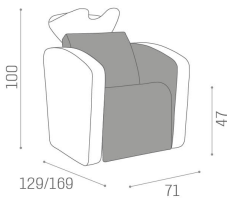

Colours: A ☐ B ☒

All Salon Ambience products are available in a wide choice of colours at no extra cost!

The Sublime goes beyond the boundaries of style and innovation. Based on a winning design, the wash unit is now even more comfortable! The Sublime has been improved thanks to a latest generation chaise longue mechanism: the reclining backrest, the tilting seat and the electric leg rest move in synchrony reaching a near complete horizontal position, for unimaginable comfort. On top of that, the Sublime is also equipped with shiatsu massage system for total comfort even during longer treatments - simply sublime! In addition, Sublime is also available in 2 and 3 seater versions!

ARTICOLI

WU/160/B Sublime, wash unit with shiatsu massage, chaise longue mechanism, white basin

WU/160/M Sublime, wash unit with shiatsu massage, chaise longue mechanism, matt black basin

WU/160/N Sublime, wash unit with shiatsu massage, chaise longue mechanism, black basin

WU/161/B Sublime, wash unit with chaise longue mechanism, white basin

WU/161/M Sublime, wash unit with chaise longue mechanism, matt black basin

WU/161/N Sublime, wash unit with chaise longue mechanism, black basin

WU/162/B Sublime, wash unit basic model, white basin

WU/162/M Sublime, wash unit basic model, matt black basin

WU/162/N Sublime, wash unit basic model, black basin

WU/620/B Sublime, double wash unit with shiatsu massage, chaise longue mechanism, white basin

WU/620/M Sublime, double wash unit with shiatsu massage, chaise longue mechanism, matt black basin

WU/620/N Sublime, double wash unit with shiatsu massage, chaise longue mechanism, black basin

WU/621/B Sublime, double wash unit with chaise longue mechanism, white basin

WU/621/M Sublime, double wash unit with chaise longue mechanism, matt black basin

WU/621/N Sublime, double wash unit with chaise longue mechanism, black basin

WU/622/B Sublime, double wash unit basic model, white basin

WU/622/M Sublime, double wash unit basic model, matt black basin

WU/622/N Sublime, double wash unit basic model, black basin

WU/630/B Sublime, triple wash unit with shiatsu massage, chaise longue mechanism, white basin

WU/630/M Sublime, triple wash unit with shiatsu massage, chaise longue mechanism, matt black basin

WU/630/N Sublime, triple wash unit with shiatsu massage, chaise longue mechanism, black basin