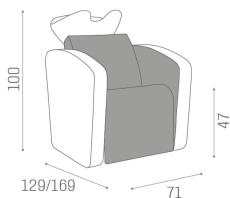

Colours: A ☐ B ☒

All Salon Ambience products are available in a wide choice of colours at no extra cost!

The Sublime goes beyond the boundaries of style and innovation. Based on a winning design, the wash unit is now even more comfortable! The Sublime has been improved thanks to a latest generation chaise longue mechanism: the reclining backrest, the tilting seat and the electric leg rest move in synchrony reaching a near complete horizontal position, for unimaginable comfort. On top of that, the Sublime is also equipped with shiatsu massage system for total comfort even during longer treatments - simply sublime! In addition, Sublime is also available in 2 and 3 seater versions!

ARTICOLI

WU/160/B Sublime, wash unit with shiatsu massage, chaise longue mechanism, white basin

WU/160/M Sublime, wash unit with shiatsu massage, chaise longue mechanism, matt black basin

WU/160/N Sublime, wash unit with shiatsu massage, chaise longue mechanism, black basin

WU/161/B Sublime, wash unit with chaise longue mechanism, white basin

WU/161/M Sublime, wash unit with chaise longue mechanism, matt black basin

WU/161/N Sublime, wash unit with chaise longue mechanism, black basin

WU/162/B Sublime, wash unit basic model, white basin

WU/162/M Sublime, wash unit basic model, matt black basin

WU/162/N Sublime, wash unit basic model, black basin

WU/620/B Sublime, double wash unit with shiatsu massage, chaise longue mechanism, white basin

WU/620/M Sublime, double wash unit with shiatsu massage, chaise longue mechanism, matt black basin

WU/620/N Sublime, double wash unit with shiatsu massage, chaise longue mechanism, black basin

WU/621/B Sublime, double wash unit with chaise longue mechanism, white basin

WU/621/M Sublime, double wash unit with chaise longue mechanism, matt black basin

WU/621/N Sublime, double wash unit with chaise longue mechanism, black basin

WU/622/B Sublime, double wash unit basic model, white basin

WU/622/M Sublime, double wash unit basic model, matt black basin

WU/622/N Sublime, double wash unit basic model, black basin

WU/630/B Sublime, triple wash unit with shiatsu massage, chaise longue mechanism, white basin

WU/630/M Sublime, triple wash unit with shiatsu massage, chaise longue mechanism, matt black basin

WU/630/N Sublime, triple wash unit with shiatsu massage, chaise longue mechanism, black basin