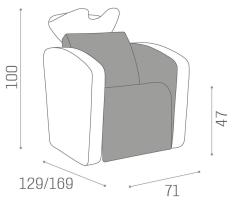

Colours: A ☐ B ☐

All Salon Ambience products are available in a wide choice of colours at no extra cost!

The Sublime goes beyond the boundaries of style and innovation. Based on a winning design, the wash unit is now even more comfortable! The Sublime has been improved thanks to a latest generation chaise longue mechanism: the reclining backrest, the tilting seat and the electric leg rest move in synchrony reaching a near complete horizontal position, for unimaginable comfort. On top of that, the Sublime is also equipped with shiatsu massage system for total comfort even during longer treatments - simply sublime! In addition, Sublime is also available in 2 and 3 seater versions!

ARTICOLI

WU/160/B Sublime, wash unit with shiatsu massage, chaise longue mechanism, white basin

WU/160/M Sublime, wash unit with shiatsu massage, chaise longue mechanism, matt black basin

WU/160/N Sublime, wash unit with shiatsu massage, chaise longue mechanism, black basin

WU/161/B Sublime, wash unit with chaise longue mechanism, white basin

WU/161/M Sublime, wash unit with chaise longue mechanism, matt black basin

WU/161/N Sublime, wash unit with chaise longue mechanism, black basin

WU/162/B Sublime, wash unit basic model, white basin

WU/162/M Sublime, wash unit basic model, matt black basin

WU/162/N Sublime, wash unit basic model, black basin

WU/620/B Sublime, double wash unit with shiatsu massage, chaise longue mechanism, white basin

WU/620/M Sublime, double wash unit with shiatsu massage, chaise longue mechanism, matt black basin

WU/620/N Sublime, double wash unit with shiatsu massage, chaise longue mechanism, black basin

WU/621/B Sublime, double wash unit with chaise longue mechanism, white basin

WU/621/M Sublime, double wash unit with chaise longue mechanism, matt black basin

WU/621/N Sublime, double wash unit with chaise longue mechanism, black basin

WU/622/B Sublime, double wash unit basic model, white basin

WU/622/M Sublime, double wash unit basic model, matt black basin

WU/622/N Sublime, double wash unit basic model, black basin

WU/630/B Sublime, triple wash unit with shiatsu massage, chaise longue mechanism, white basin

WU/630/M Sublime, triple wash unit with shiatsu massage, chaise longue mechanism, matt black basin

WU/630/N Sublime, triple wash unit with shiatsu massage, chaise longue mechanism, black basin