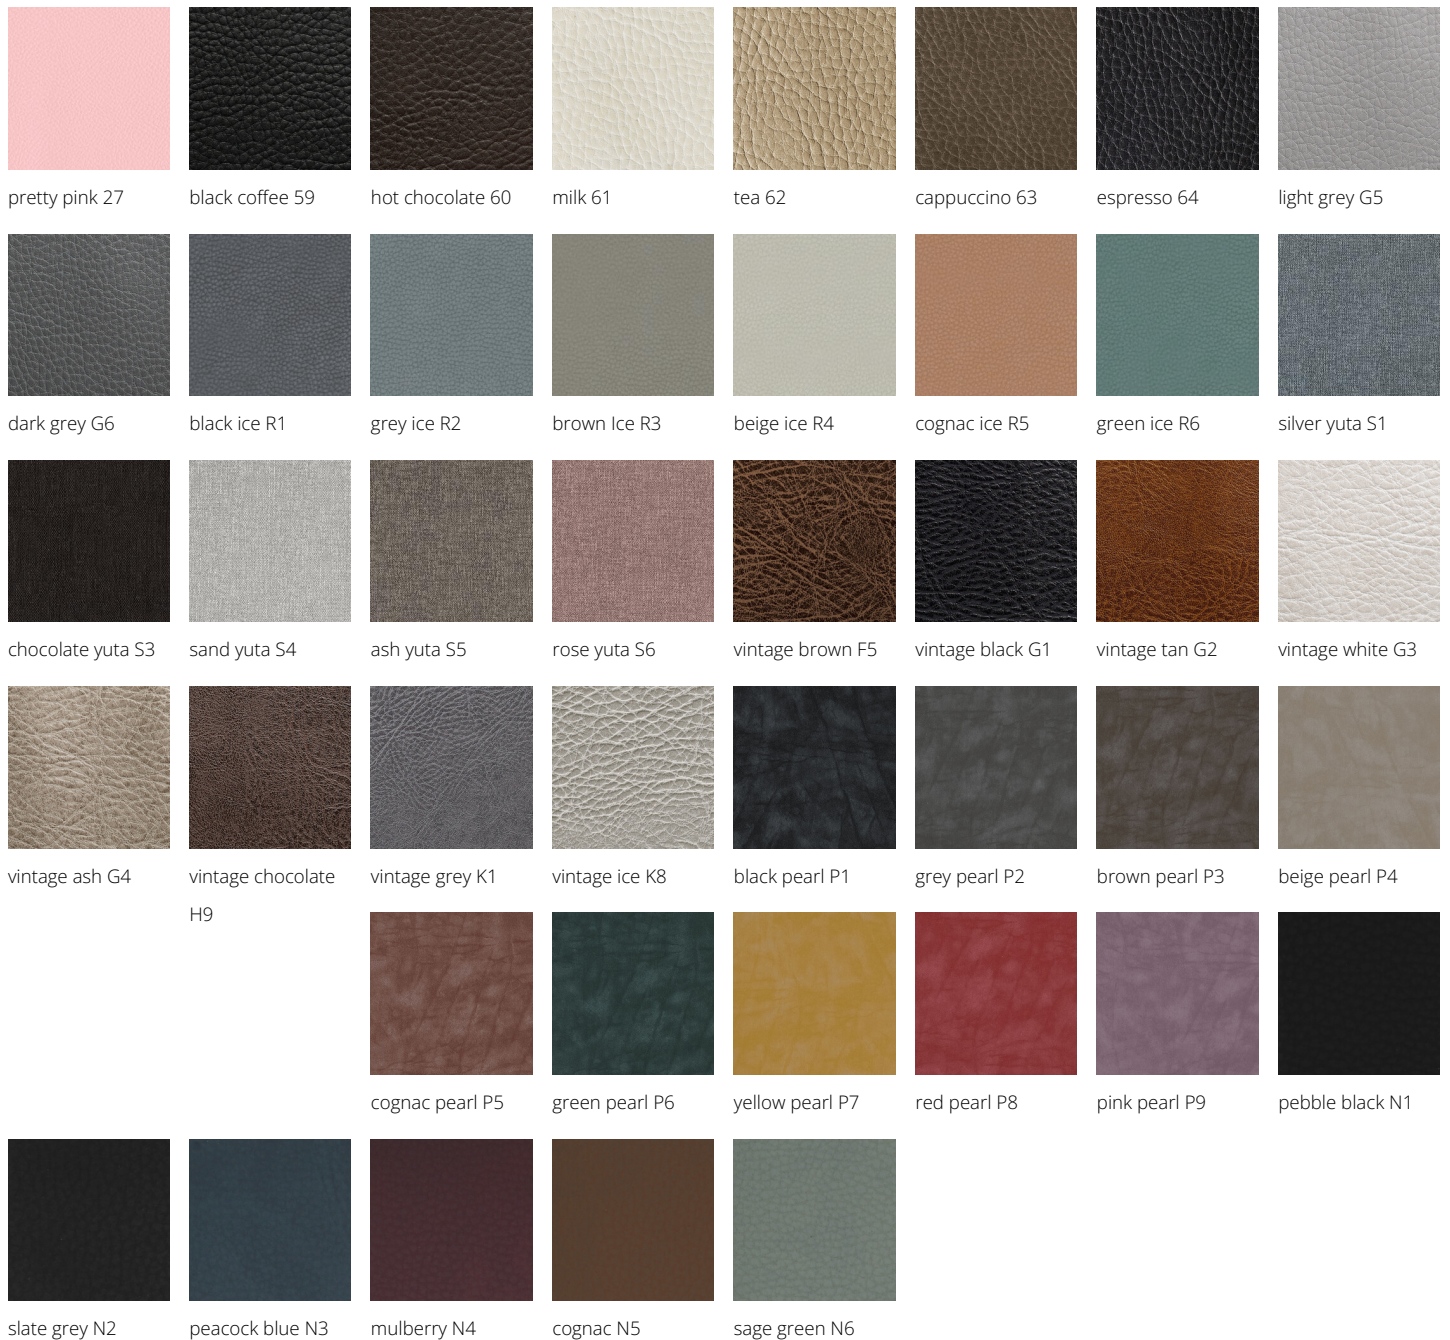

MATERIALS

Internal structure in metal, wood and foam

Skai® upholstery

Ceramic basin, mixer and shower with anti-drip system

All Salon Ambience products are available in a wide choice of colours at no extra cost!