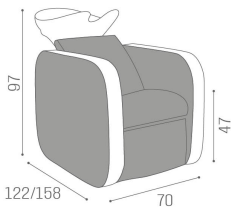

Colours: A ☐ B ☒

All Salon Ambience products are available in a wide choice of colours at no extra cost!

Iconwash makes this shampoo unit a future classic! The stylish form of the rounded armrests combines beautifully with the seat and backrest, creating an updated minimalist style while still offering incredible comfort. In addition to the fantastic design, the IconWash comes complete with a practical shelf underneath the tilting ceramic basin, adding additional storage space to this compact shampoo unit! Moreover, the Iconwash is available with or without electric leg rest, and in a two or more seater version.

ARTICOLI

WU/170/B Iconwash shampoo unit with electric legrest and white basin

WU/170/M Iconwash shampoo unit with electric legrest and matt black basin

WU/170/N Iconwash shampoo unit with electric legrest and black basin

WU/171/B Iconwash shampoo unit basic model with white basin

WU/171/M Iconwash shampoo unit with basic model and matt black basin

WU/171/N Iconwash shampoo unit with basic model and black basin

WU/180/B Iconwash shampoo unit with electric legrest and white basin

WU/180/M Iconwash shampoo unit with electric legrest and matt black basin

WU/180/N Iconwash shampoo unit with electric legrest and black basin

WU/181/B Iconwash shampoo unit basic model with white basin

WU/181/M Iconwash shampoo unit basic model with matt black basin

WU/181/N Iconwash shampoo unit basic model with black basin

WU/190/B Iconwash shampoo unit with electric legrest and white basin

WU/190/M Iconwash shampoo unit with electric legrest and matt black basin

WU/190/N Iconwash shampoo unit with electric legrest and black basin

WU/191/B Iconwash shampoo unit basic model with white basin

WU/191/M Iconwash shampoo unit basic model with matt black basin

WU/191/N Iconwash shampoo unit basic model with black basin

MATERIALS

Internal structure in metal, wood and foam

Skai® upholstery

Ceramic basin, mixer and shower with anti-drip system