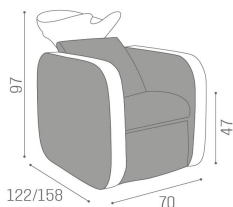

Colori: A B

Alle Salon Ambience Produkte sind in einer großen Farbauswahl ohne Aufpreis erhältlich!

Der innovative Stil der Iconwash macht diese Waschanlage zu einem zukünftigen Klassiker! Die stilvolle Form der abgerundeten Armlehnen verbindet sich wunderbar mit Sitz und Rückenlehne und schafft einen minimalistischen Stil und bietet dennoch unglaublichen Komfort. Zusätzlich zu dem fantastischen Design wird der Iconwash komplett mit einer praktischen Ablage unter dem kippbaren Keramikbecken geliefert, die dieser kompakten Waschanlage zusätzlichen Stauraum bietet! Darüber hinaus ist der Iconwash mit oder ohne elektrische Beinstütze und in einer zwei- oder mehrsitzigen Version erhältlich.

ARTICOLI

WU/170/B Iconwash shampoo unit with electric legrest and white basin

WU/170/M Iconwash shampoo unit with electric legrest and matt black basin

WU/170/N Iconwash shampoo unit with electric legrest and black basin

WU/171/B Iconwash shampoo unit basic model with white basin

WU/171/M Iconwash shampoo unit with basic model and matt black basin

WU/171/N Iconwash shampoo unit with basic model and black basin

WU/180/B Iconwash shampoo unit with electric legrest and white basin

WU/180/M Iconwash shampoo unit with electric legrest and matt black basin

WU/180/N Iconwash shampoo unit with electric legrest and black basin

WU/181/B Iconwash shampoo unit basic model with white basin

WU/181/M Iconwash shampoo unit basic model with matt black basin

WU/181/N Iconwash shampoo unit basic model with black basin

WU/190/B Iconwash shampoo unit with electric legrest and white basin

WU/190/M Iconwash shampoo unit with electric legrest and matt black basin

WU/190/N Iconwash shampoo unit with electric legrest and black basin

WU/191/B Iconwash shampoo unit basic model with white basin

WU/191/M Iconwash shampoo unit basic model with matt black basin

WU/191/N Iconwash shampoo unit basic model with black basin

ABMESSUNGEN

Internal structure in metal, wood and foam

Skai® upholstery

Ceramic basin, mixer and shower with anti-drip system