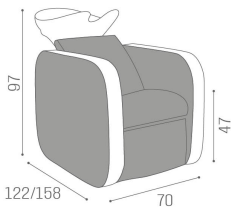

Colori: A B

Alle Salon Ambience Produkte sind in einer großen Farbauswahl ohne Aufpreis erhältlich!

Der innovative Stil der Iconwash macht diese Waschanlage zu einem zukünftigen Klassiker! Die stilvolle Form der abgerundeten Armlehnen verbindet sich wunderbar mit Sitz und Rückenlehne und schafft einen minimalistischen Stil und bietet dennoch unglaublichen Komfort. Zusätzlich zu dem fantastischen Design wird der Iconwash komplett mit einer praktischen Ablage unter dem kippbaren Keramikbecken geliefert, die dieser kompakten Waschanlage zusätzlichen Stauraum bietet! Darüber hinaus ist der Iconwash mit oder ohne elektrische Beinstütze und in einer zwei- oder mehrsitzigen Version erhältlich.

ARTICOLI

WU/170/B Iconwash shampoo unit with electric legrest and white basin

WU/170/M Iconwash shampoo unit with electric legrest and matt black basin

WU/170/N Iconwash shampoo unit with electric legrest and black basin

WU/171/B Iconwash shampoo unit basic model with white basin

WU/171/M Iconwash shampoo unit with basic model and matt black basin

WU/171/N Iconwash shampoo unit with basic model and black basin

WU/180/B Iconwash shampoo unit with electric legrest and white basin

WU/180/M Iconwash shampoo unit with electric legrest and matt black basin

WU/180/N Iconwash shampoo unit with electric legrest and black basin

WU/181/B Iconwash shampoo unit basic model with white basin

WU/181/M Iconwash shampoo unit basic model with matt black basin

WU/181/N Iconwash shampoo unit basic model with black basin

WU/190/B Iconwash shampoo unit with electric legrest and white basin

WU/190/M Iconwash shampoo unit with electric legrest and matt black basin

WU/190/N Iconwash shampoo unit with electric legrest and black basin

WU/191/B Iconwash shampoo unit basic model with white basin

WU/191/M Iconwash shampoo unit basic model with matt black basin

WU/191/N Iconwash shampoo unit basic model with black basin

ABMESSUNGEN

Internal structure in metal, wood and foam

Skai® upholstery

Ceramic basin, mixer and shower with anti-drip system