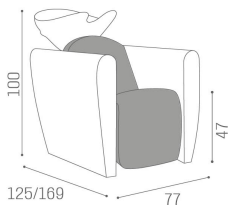

Colours: A ☐ B ☒

All Salon Ambience products are available in a wide choice of colours at no extra cost!

The extraordinary and innovative Salon Ambience wash unit, is a Legend! Added to the already incredible comfort of Salon Ambience products, the Legend has the latest generation chaiselongue mechanism: the reclining backrest, the tilting seat and the electric legrest move in synchrony reaching a near complete horizontal position, for unimaginable comfort. In addition, the Legend is also available with a shiatsu massage option for total comfort. On top of that, the Legend boasts a timeless style, with curved shapes and a vintage character, it will be a real design statement in your salon!

ARTICOLI

WU/510/B Legend, wash unit with shiatsu massage, electric leg rest, white basin

WU/510/M Legend, wash unit with shiatsu massage, electric leg rest, matt black basin

WU/510/N Legend, wash unit with shiatsu massage, electric leg rest, black basin

WU/511/B Legend, wash unit with electric leg rest, white basin

WU/511/M Legend, wash unit with electric leg rest, matt black basin

WU/511/N Legend, wash unit with electric leg rest, black basin

WU/512/B Legend, wash unit basic model, white basin

WU/512/M Legend, wash unit basic model, matt black basin

WU/512/N Legend, wash unit basic model, black basin

WU/520/B Legend, double wash unit with shiatsu massage, electric leg rest, white basin

WU/520/M Legend, double wash unit with shiatsu massage, electric leg rest, matt black basin

WU/520/N Legend, double wash unit with shiatsu massage, electric leg rest, black basin

WU/521/B Legend, double wash unit with electric leg rest, white basin

WU/521/M Legend, double wash unit with electric leg rest, matt black basin

WU/521/N Legend, double wash unit with electric leg rest, black basin

WU/522/B Legend, double wash unit basic model, white basin

WU/522/M Legend, double wash unit basic model, matt black basin

WU/522/N Legend, double wash unit basic model, black basin

WU/530/B Legend, triple wash unit with shiatsu massage, electric leg rest, white basin

WU/530/M Legend, wash unit with shiatsu massage, electric leg rest, matt black basin

WU/530/N Legend, wash unit with shiatsu massage, electric leg rest, black basin

WU/531/B Legend, triple wash unit with electric leg rest, white basin

WU/531/M Legend, triple wash unit with electric leg rest, matt black basin

basin