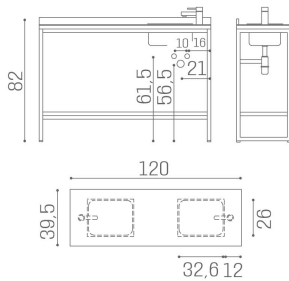

Camden: Hairdressing cabinets for washarea

The Camden backwash cabinet boasts an industrial charm, perfectly combining with the Urban Line. Plus, Camden is practical and functional. Equipped with a laminate top with tempered glass, it is available with right, left, or without basin, and with laundry bag option (ACC/200).

ARTICOLI

WO/200 Camden service cabinet cm 120

WO/201 Camden service cabinet cm 120 with rh basin

WO/202 Camden service cabinet cm 120 with lh basin

MATERIALS

Stainless steel sink

Chrome drains

Laminate top with tempered glass

Painted steel metal structure

Finishes available in the following materials:

Salon Ambience

100% MADE IN ITALY

Via Lazzaretti 12 - 42122 - Reggio Emilia - Italy

Salon Ambience Italia - +39 0522 276740

International Sales - +39 0522 276755

Numero verde - 800 144552

Fax - +39 0522 276767

E-mail: info@salonambience.com

<https://www.facebook.com/salonambiencegroup>

<https://www.instagram.com/salonambiencegroup/>

<https://www.youtube.com/channel/UCqTdWM-4_65Tr0Jul82kSCQ>