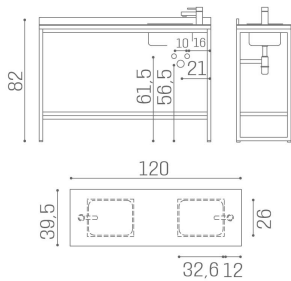

Camden: Friseurschränke für Mixecken

Der Camden einen industriellen Charme aus und lässt sich perfekt mit der Urban Linie kombinieren. Außerdem ist der Camden praktisch und funktional. Ausgestattet mit einer Glasplatte auf Holz, ist es mit rechtem, linkem oder ohne Becken und mit Wäschesackoption (ACC/200) erhältlich.

ARTICOLI

WO/200 Camden service cabinet cm 120

WO/201 Camden service cabinet cm 120 with rh basin

WO/202 Camden service cabinet cm 120 with lh basin

ABMESSUNGEN

Stainless steel sink

Chrome drains

Laminate top with tempered glass

Painted steel metal structure

Finishes available in the following materials:

Salon Ambience

100% MADE IN ITALY

Via Lazzaretti 12 - 42122 - Reggio Emilia - Italy

Salon Ambience Italia - +39 0522 276740

International Sales - +39 0522 276755

Numero verde - 800 144552

Fax - +39 0522 276767

E-mail: info@salonambience.com

<https://www.facebook.com/salonambiencegroup>

<https://www.instagram.com/salonambiencegroup/>

<https://www.youtube.com/channel/UCqTdWM-4_65Tr0Jul82kSCQ>