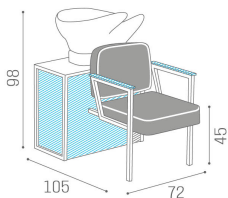

ABMESSUNGEN

Painted metal structure with arabesque finish

Laminate panels

Painted extra white or black glass top

Ceramic basin, mixer and shower with anti-drip system

Chair in wood and foam with Skai® upholstery

Panels and armrests available in the following materials:

FARBEN IM FOTO A: VINTAGE BLACK G1 - B: VINTAGE TAN
G2 - OBERFLÄCHEN C: OBERFLÄCHEN

*Le immagini sono fornite al solo scopo illustrativo e non
costituiscono elemento contrattuale*