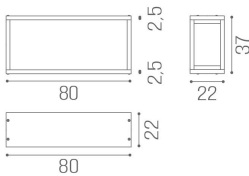

Salon Ambience

100% MADE IN ITALY

Via Lazzaretti 12 - 42122 - Reggio Emilia - Italy

Salon Ambience Italia - +39 0522 276740

International Sales - +39 0522 276755

Numero verde - 800 144552

Fax - +39 0522 276767

E-mail: info@salonambience.com

<https://www.facebook.com/salonambiencegroup>

<https://www.instagram.com/salonambiencegroup/>

<https://www.youtube.com/channel/UCqTdWM-4_65Tr0Jul82kSCQ>