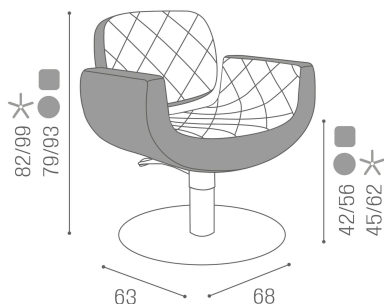

MATERIALS

Internal structure in wood and foam
Skai® upholstery

All Salon Ambience products are available in a wide choice of colours at no extra cost!