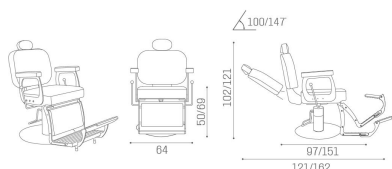

MATERIALS

Internal structure in metal, wood and foam

Skai® covering, available in a wide range of colours

Details in chromed metal

Stainless steel disc base

IN PHOTO COLOUR: VINTAGE WINE K7

Le immagini sono fornite al solo scopo illustrativo e non costituiscono elemento contrattuale