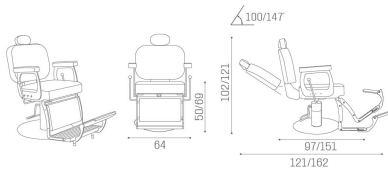

Salon Ambience

100% MADE IN ITALY

Elite+: Poltrona Barber per parrucchieri

FARBE IM FOTO: VINTAGE WINE K7

Le immagini sono fornite al solo scopo illustrativo e non costituiscono elemento contrattuale

Elite plus, eine verfeinerte Version des Friseurstuhls, den wir Ihnen bereits angeboten haben, verschönert durch eine raffinierte Polsterverarbeitung und elegante Rautennähte!

ARTICOLI

SH/297-6 Elite+, barber chair with cross-stitching finishes

SH/297-6/EL Elite+, barber chair with cross-stitching finishes and electric base

SH/298-6 Elite+, barber chair with cross-stitching finishes and leg rest

SH/298-6/EL Elite+, barber chair with cross-stitching finishes, electric base and leg rest

ABMESSUNGEN

Internal structure in metal, wood and foam

Skai® covering, available in a wide range of colours

Details in chromed metal

Stainless steel disc base

Colore: ☐

Alle Salon Ambience Produkte sind in einer großen Farbauswahl ohne Aufpreis erhältlich!

Alle Salon Ambience Produkte sind in einer großen Farbauswahl ohne Aufpreis erhältlich!