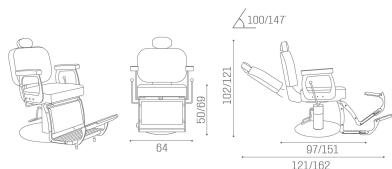

Salon Ambience

100% MADE IN ITALY

Elite+: Poltrona Barber per parrucchieri

FARBE IM FOTO: VINTAGE WINE K7

Le immagini sono fornite al solo scopo illustrativo e non costituiscono elemento contrattuale

Elite plus, eine verfeinerte Version des Friseurstuhls, den wir Ihnen bereits angeboten haben, verschönert durch eine raffinierte Polsterverarbeitung und elegante Rautennähte!

ARTICOLI

SH/297-6 Elite+, barber chair with cross-stitching finishes

SH/297-6/EL Elite+, barber chair with cross-stitching finishes and electric base

SH/298-6 Elite+, barber chair with cross-stitching finishes and leg rest

SH/298-6/EL Elite+, barber chair with cross-stitching finishes, electric base and leg rest

ABMESSUNGEN

Internal structure in metal, wood and foam

Skai® covering, available in a wide range of colours

Details in chromed metal

Stainless steel disc base

Colore: ☐

Alle Salon Ambience Produkte sind in einer großen Farbauswahl ohne Aufpreis erhältlich!

Alle Salon Ambience Produkte sind in einer großen Farbauswahl ohne Aufpreis erhältlich!