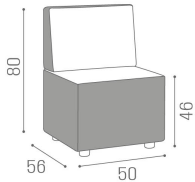

Salon Ambience

100% MADE IN ITALY

Elle: Wartebereich

Modular und vielseitig, mit einem essentiellen und quadratischen Design, mit gepolstertem und bequemem Sitz und Rückenlehne, ist der Elle-Wartesitz die ultimative Lösung für Ihren Wartebereich. Auch mit Halterung für eine Trockenhaube erhältlich.

ARTICOLI

RC/121 Elle, 1 seater waiting seat

RC/121-5 Elle, 1 seater waiting seat with bracket for hood dryer

ABMESSUNGEN

Anima in legno e gommapiuma
Rivestimento in skai®

FARBEN IM FOTO A: VINTAGE WHITE G3 – B: VINTAGE BROWN F5

Le immagini sono fornite al solo scopo illustrativo e non costituiscono elemento contrattuale

Colori: A ☐ B ☒

Alle Salon Ambience Produkte sind in einer großen Farbauswahl ohne Aufpreis erhältlich!

Alle Salon Ambience Produkte sind in einer großen Farbauswahl ohne Aufpreis erhältlich!