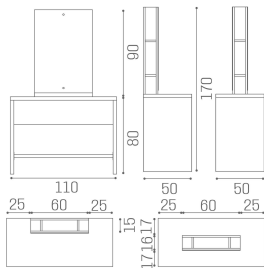

## Brooklyn: Hairdressing mirror

The Brooklyn was born to amaze! The customizable and eye-catching workunit comes with simple and essential shapes of the white ash melamine structure, and is available in four versions: single or double wall mirror, and two or four position island unit. On top of that, the Brooklyn comes with either round or rectangular mirrors. If you are looking for a refined taste, the round mirror is the one for you. If you prefer the pure geometries instead, choose the rectangular mirror, which has plenty of space to store the products.

### ARTICOLI

**MI/471 Brooklyn wall unit one place with a rectangular mirror**

MI/472 Brooklyn wall unit two-seater with a rectangular mirror

MI/473 Brooklyn island wall unit one seater with rectangular mirror

MI/474 Brooklyn island wall unit four seater with rectangular mirror