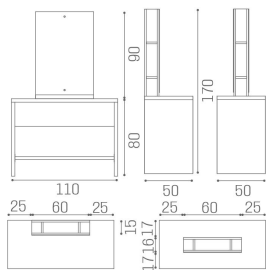

Salon Ambience

100% MADE IN ITALY 

IN PHOTO MATERIAL: WHITE ASH 06

Le immagini sono fornite al solo scopo illustrativo e non costituiscono elemento contrattuale

Brooklyn: Hairdressing mirror

The Brooklyn was born to amaze! The customizable and eye-catching workunit comes with simple and essential shapes of the white ash melamine structure, and is available in four versions: single or double wall mirror, and two or four position island unit. On top of that, the Brooklyn comes with either round or rectangular mirrors. If you are looking for a refined taste, the round mirror is the one for you. If you prefer the pure geometries instead, choose the rectangular mirror, which has plenty of space to store the products.

All Salon Ambience mirrors come with a comfortable footrest included!

ARTICOLI

MI/471 Brooklyn wall unit one place with a rectangular mirror

MI/472 Brooklyn wall unit two-seater with a rectangular mirror

MI/473 Brooklyn island wall unit one seater with rectangular mirror

MI/474 Brooklyn island wall unit four seater with rectangular mirror

MATERIALS

White ash melamine structure

Mirror with safety film

Footrest in stainless steel