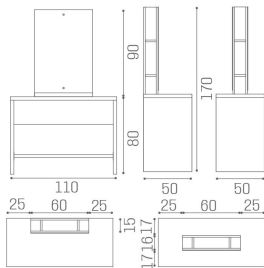

Salon Ambience

100% MADE IN ITALY   

IN PHOTO MATERIAL: WHITE ASH 06

Le immagini sono fornite al solo scopo illustrativo e non costituiscono elemento contrattuale

Brooklyn: Hairdressing mirror

The Brooklyn was born to amaze! The customizable and eye-catching workunit comes with simple and essential shapes of the white ash melamine structure, and is available in four versions: single or double wall mirror, and two or four position island unit. On top of that, the Brooklyn comes with either round or rectangular mirrors. If you are looking for a refined taste, the round mirror is the one for you. If you prefer the pure geometries instead, choose the rectangular mirror, which has plenty of space to store the products.

All Salon Ambience mirrors come with a comfortable footrest included!

ARTICOLI

MI/471 Brooklyn wall unit one place with a rectangular mirror

MI/472 Brooklyn wall unit two-seater with a rectangular mirror

MI/473 Brooklyn island wall unit one seater with rectangular mirror

MI/474 Brooklyn island wall unit four seater with rectangular mirror

MATERIALS

White ash melamine structure

Mirror with safety film

Footrest in stainless steel