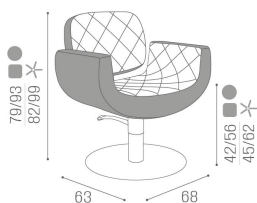

Salon Ambience

100% MADE IN ITALY 

Naomi+: Friseurstuhl

FARBE IM FOTO: SAGE GREEN N6

Le immagini sono fornite al solo scopo illustrativo e non costituiscono elemento contrattuale

Colori: A B

Alle Salon Ambience Produkte sind in einer großen Farbauswahl ohne Aufpreis erhältlich!

ARTICOLI

CH/170-4 Naomi+, chair with star base and pump with brake

CH/170-4/R Naomi+, chair with round base and pump with brake

CH/170-4/S Naomi+, chair with square base and pump with brake
CH/170-4N Naomi+, chair with black star base and pump with brake