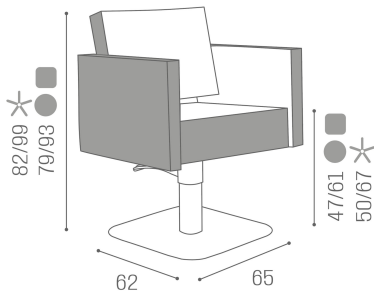

Colours: A ☐ B ☒

All Salon Ambience products are available in a wide choice of colours at no extra cost!

All Salon Ambience products are available in a wide choice of colours at no extra cost!