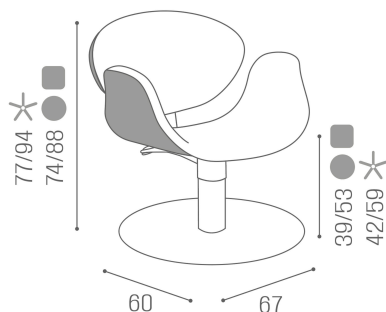

Colours: A B

All Salon Ambience products are available in a wide choice of colours at no extra cost!

All Salon Ambience products are available in a wide choice of colours at no extra cost!