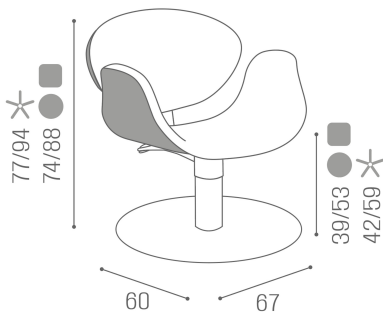

Colours: A ☐ B ☐

All Salon Ambience products are available in a wide choice of colours at no extra cost!

All Salon Ambience products are available in a wide choice of colours at no extra cost!