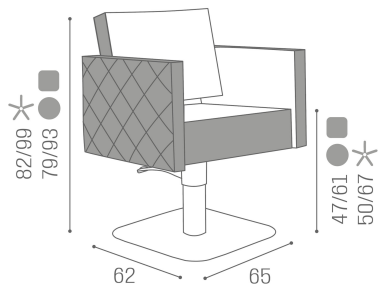

Colours: A ☐ B ☐

All Salon Ambience products are available in a wide choice of colours at no extra cost!

All Salon Ambience products are available in a wide choice of colours at no extra cost!