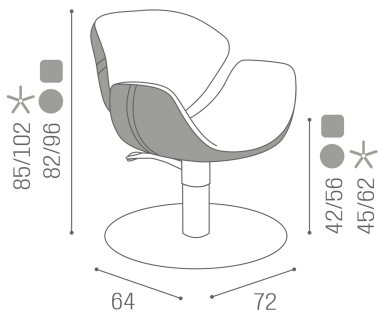

Salon Ambience

100% MADE IN ITALY 

Olimpia reclining: Hairdressing chair

IN PHOTO COLOUR: MULBERRY N4

Le immagini sono fornite al solo scopo illustrativo e non costituiscono elemento contrattuale

The OLIMPIA styling chair takes a curved retro style in a new direction, with incredible results! The seat and backrest of the Olimpia combine curved elements with straighter shapes, creating a chair that is at once soft yet professional. The parallel lines of the seat and backrest tie the two elements together to make an accommodating chair that is also a fresh take on a winning formula! The Olimpia is available in a choice of Skai® Colours, either one or two-tone, at no extra cost. The Olimpia is also available with a reclining mechanism.

ARTICOLI

All Salon Ambience chairs are available in three bases (star, round and square) and with swivel column, gas and pump with brake. The pump is 100% Made in Italy and is guaranteed for 5 years!

CH/091-4 Olimpia chair with star base, pump with brake, reclining
CH/091-4/R Olimpia chair with round base, pump with brake, reclining
CH/091-4/S Olimpia chair with square base, pump with brake, reclining
CH/091-44 Olimpia chair with star base, pump with brake and wheels, reclining