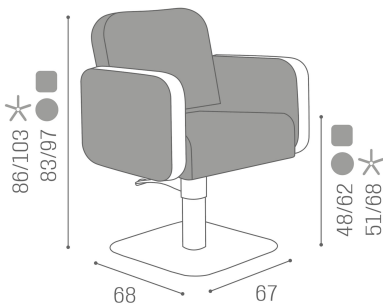

Colours: A ☐ B ☐

All Salon Ambience products are available in a wide choice of colours at no extra cost!

All Salon Ambience products are available in a wide choice of colours at no extra cost!