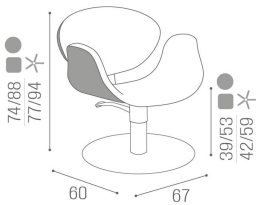

Salon Ambience

100% MADE IN ITALY 

Amber: Hairdressing chair

IN PHOTO COLOUR: BEIGE PEARL P4

Le immagini sono fornite al solo scopo illustrativo e non costituiscono elemento contrattuale

Colours: A B

All Salon Ambience products are available in a wide choice of colours at no extra cost!

The unique form of the Amber styling chair is seen through the curved seat and armrests, created as a single piece, and using subtle lines to accentuate the bold design. The backrest follows this form, again with delicate curves, linking the two sections together perfectly.