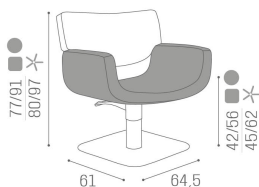

ARTICOLI

SH/790-4 Quadro, chair with star base and pump with brake

SH/790-4/R Quadro, chair with round base and pump with brake

SH/790-4/S Quadro, chair with square base and pump with brake

SH/790-4N Quadro, chair with black star base and pump with brake

SH/790-4/RN Quadro, chair with black round base and pump with brake

SH/790-4/SN Quadro, chair with black round base and pump with brake

MATERIALS

Internal structure in wood and foam

Skai® upholstery

Colours: A B