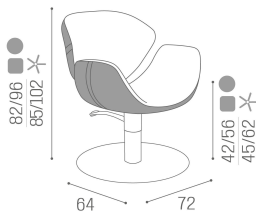

Salon Ambience

100% MADE IN ITALY   

Olimpia: Hairdressing chair

IN PHOTO COLOUR: MULBERRY N4

Le immagini sono fornite al solo scopo illustrativo e non costituiscono elemento contrattuale

Colours: A B

All Salon Ambience products are available in a wide choice of colours at no extra cost!

The Olimpia styling chair takes a curved retro style in a new direction, with incredible results! The seat and backrest of the Olimpia combine curved elements with straighter shapes, creating a chair that is at once soft yet professional. The parallel lines of the seat and backrest tie the two elements together to make an accommodating chair that is also a fresh take on a winning formula!

ARTICOLI

CH/090-4 Olimpia, chair with star base and pump with brake

CH/090-4/R Olimpia, chair with round base and pump with brake

CH/090-4/S Olimpia, chair with square base and pump with brake

CH/090-4N Olimpia, chair with black star base and pump with brake