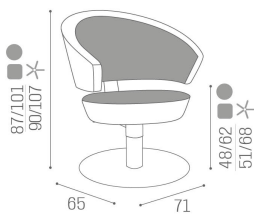

Salon Ambience

100% MADE IN ITALY

IN PHOTO COLOUR: PEACOCK BLUE N3

Le immagini sono fornite al solo scopo illustrativo e non costituiscono elemento contrattuale

Flute: Hairdressing chair

The Flute styling chair utilises a conical shape to add a touch of style to the work area; expanded polyurethane is used to create the form, with metal framework also found connecting the seat and backrest together. The comfortable backrest also serves as the chair's armrests.

ARTICOLI

SH/310-4 Flute, chair with star base and pump with brake

SH/310-4/R Flute, chair with round base and pump with brake

SH/310-4/S Flute, chair with square base and pump with brake

SH/310-4N Flute, chair with black star base and pump with brake

SH/310-4/RN Flute, chair with black round base and pump with brake

SH/310-4/SN Flute, chair with black round base and pump with brake

MATERIALS

Backrest in metal and foam

Internal structure in wood and foam

Skai® upholstery

Colours: A ☐ B ☐

All Salon Ambience products are available in a wide choice of colours at no extra cost!

All Salon Ambience products are available in a wide choice of colours at no extra cost!