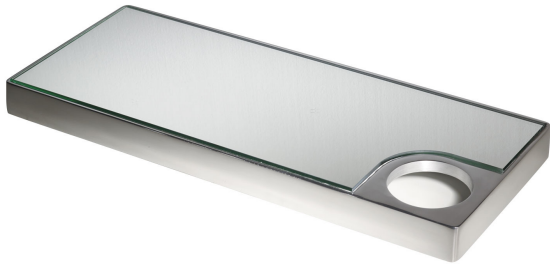

Salon Ambience

100% MADE IN ITALY 

Rectangular shelf in aluminum +
mirror -07: Hairdressing mirror
accessory

Sizes: 60x25x4 cm

Suitable for mirrors: Fiji - Lyon - Lyon Island - Lunar - Lunar Island -
Space - Treasure