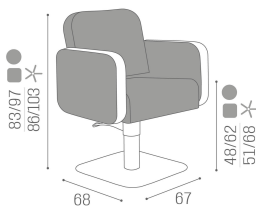

IN PHOTO COLOUR: VINTAGE WINE K7

Le immagini sono fornite al solo scopo illustrativo e non costituiscono elemento contrattuale