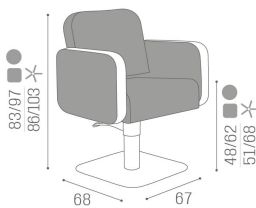

IN PHOTO COLOUR: VINTAGE WINE K7

Le immagini sono fornite al solo scopo illustrativo e non costituiscono elemento contrattuale