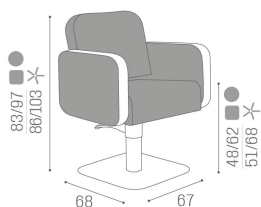

IN PHOTO COLOUR: VINTAGE WINE K7

Le immagini sono fornite al solo scopo illustrativo e non costituiscono elemento contrattuale