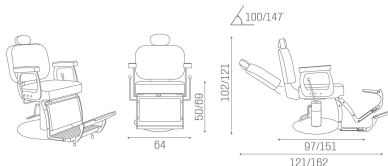

Salon Ambience

100% MADE IN ITALY

Elite: Barberstuhl

FARBE IM FOTO: VINTAGE CHOCOLATE H9

Le immagini sono fornite al solo scopo illustrativo e non costituiscono elemento contrattuale

Elite, der Barberstuhl von Salon Ambience, wurde geboren, um zu überraschen. Ein zeitloser Stil, der klassisches Design mit neuen Funktionen und Anwendungen kombiniert, um die aktuellen Bedürfnisse moderner Barber Shops zu erfüllen. Kompakt in der Größe, aber großzügig in der Leistung, ist er extrem vielseitig: Es geht weit über das traditionelle Friseurhandwerk hinaus und überschreitet neue Grenzen der neuesten Men's Beauty-Trends. Die verstellbare Rückenlehne lässt sich um bis zu 147 Grad neigen und erreicht eine nahezu vollständige horizontale Position, perfekt für die Gesichtspflege von Männern. Erstaunlichen Komfort garantieren die praktische zusätzliche Fußstütze (die im geschlossenen Zustand zu einer bequemen Beinstütze wird) sowie die verstellbare und kippbare Kopfstütze und die gepolsterten Armlehnen. Der Stil des Elite wird durch die verchromten Metalldetails verstärkt, die einen zusätzlichen Hauch von Raffinesse und Eleganz verleihen und gleichzeitig Zuverlässigkeit und Haltbarkeit im Laufe der Zeit garantieren. Elite ist auch in der Plus-Version mit einer raffinierten Verarbeitung der Polsterung erhältlich, angereichert mit eleganten Kreuznähten.

ARTICOLI

SH/267-6 Elite, barber chair

SH/267-6/EL Elite, barber chair with electric base

SH/268-6 Elite, barber chair with leg rest

SH/268-6/EL Elite, barber chair with electric base and leg rest

ABMESSUNGEN

Internal structure in metal, wood and foam

Skai® upholstery

Details in chromed metal

Stainless steel disc base

Colore: ☐