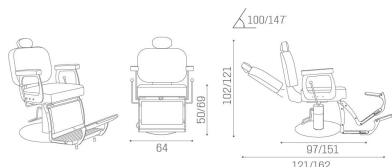

Salon Ambience

100% MADE IN ITALY

Elite: Barberstuhl

FARBE IM FOTO: VINTAGE CHOCOLATE H9

Le immagini sono fornite al solo scopo illustrativo e non costituiscono elemento contrattuale

Elite, der Barberstuhl von Salon Ambience, wurde geboren, um zu überraschen. Ein zeitloser Stil, der klassisches Design mit neuen Funktionen und Anwendungen kombiniert, um die aktuellen Bedürfnisse moderner Barber Shops zu erfüllen. Kompakt in der Größe, aber großzügig in der Leistung, ist er extrem vielseitig: Es geht weit über das traditionelle Friseurhandwerk hinaus und überschreitet neue Grenzen der neuesten Men's Beauty-Trends. Die verstellbare Rückenlehne lässt sich um bis zu 147 Grad neigen und erreicht eine nahezu vollständige horizontale Position, perfekt für die Gesichtspflege von Männern. Erstaunlichen Komfort garantieren die praktische zusätzliche Fußstütze (die im geschlossenen Zustand zu einer bequemen Beinstütze wird) sowie die verstellbare und kippbare Kopfstütze und die gepolsterten Armlehnen. Der Stil des Elite wird durch die verchromten Metalldetails verstärkt, die einen zusätzlichen Hauch von Raffinesse und Eleganz verleihen und gleichzeitig Zuverlässigkeit und Haltbarkeit im Laufe der Zeit garantieren. Elite ist auch in der Plus-Version mit einer raffinierten Verarbeitung der Polsterung erhältlich, angereichert mit eleganten Kreuznähten.

ARTICOLI

SH/267-6 Elite, barber chair

SH/267-6/EL Elite, barber chair with electric base

SH/268-6 Elite, barber chair with leg rest

SH/268-6/EL Elite, barber chair with electric base and leg rest

ABMESSUNGEN

Internal structure in metal, wood and foam

Skai® upholstery

Details in chromed metal

Stainless steel disc base

Colore: ☐