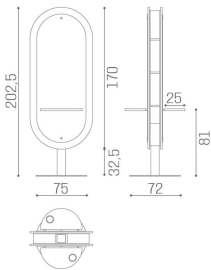

Salon Ambience

100% MADE IN ITALY 

IN PHOTO MATERIAL: OAK 05

Le immagini sono fornite al solo scopo illustrativo e non costituiscono elemento contrattuale

Eclipse Island: Hairdressing mirror

The salon mirror with an essential geometric shape features a work surface in laminate or aluminum with a hairdryer holder and is available in six different finishes to perfectly match the style of any salon.