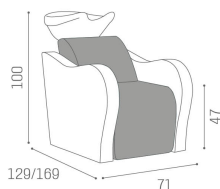

Colours: A ☐ B ☒

All Salon Ambience products are available in a wide choice of colours at no extra cost!

Luxury Longue - Chaise longue design shampoo unit for hairdressers

Luxury Longue is a professional shampoo unit designed to offer maximum comfort! The chaise longue system with reclining backrest, tilting seat and synchronized electric leg rest brings the client into a semi-reclined position, ideal for a relaxing experience during treatments.

The design stands out thanks to the elegant and modern armrests, which enhance the style of the salon and make the seat even more welcoming.

For superior comfort, Luxury Longue is also available with Shiatsu massage, perfect for longer treatments. The model is also available in 2- or 3-seat configurations, ideal for furnishing the washing area with elegance.

ARTICOLI

WU/912/B Luxury Longue, fixed shampoo unit with white basin

WU/912/M Luxury Longue, fixed shampoo unit with matt black basin

WU/912/N Luxury Longue, fixed shampoo unit with black basin

WU/911/B Luxury Longue, shampoo unit with chaise longue and white basin

WU/911/M Luxury Longue, shampoo unit with chaise longue and matt black basin

WU/911/N Luxury Longue, shampoo unit with chaise longue and black basin

WU/910/B Luxury Longue, shampoo unit with chaise longue, Shiatsu massage and white basin

WU/910/M Luxury Longue, shampoo unit with chaise longue, Shiatsu massage and matt black basin

WU/910/N Luxury Longue, shampoo unit with chaise longue, Shiatsu massage and black basin

WU/922/B Luxury Longue, double fixed shampoo unit with white basin

WU/922/M Luxury Longue, double fixed shampoo unit with matt black basin

WU/922/N Luxury Longue, double fixed shampoo unit with black basin

WU/921/B Luxury Longue, double shampoo unit with chaise longue and white basin

WU/921/M Luxury Longue, double shampoo unit with chaise longue and matt black basin

WU/921/N Luxury Longue, double shampoo unit with chaise longue and black basin

WU/920/B Luxury Longue, double shampoo unit with chaise longue, Shiatsu massage and white basin

WU/920/M Luxury Longue, double shampoo unit with chaise longue, Shiatsu massage and matt black basin