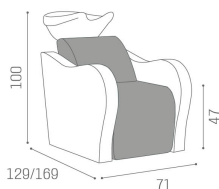

Colours: A ☐ B ☒

All Salon Ambience products are available in a wide choice of colours at no extra cost!

Luxury Longue - Chaise longue design shampoo unit for hairdressers

Luxury Longue is a professional shampoo unit designed to offer maximum comfort! The chaise longue system with reclining backrest, tilting seat and synchronized electric leg rest brings the client into a semi-reclined position, ideal for a relaxing experience during treatments.

The design stands out thanks to the elegant and modern armrests, which enhance the style of the salon and make the seat even more welcoming.

For superior comfort, Luxury Longue is also available with Shiatsu massage, perfect for longer treatments. The model is also available in 2- or 3-seat configurations, ideal for furnishing the washing area with elegance.

ARTICOLI

WU/912/B Luxury Longue, fixed shampoo unit with white basin

WU/912/M Luxury Longue, fixed shampoo unit with matt black basin

WU/912/N Luxury Longue, fixed shampoo unit with black basin

WU/911/B Luxury Longue, shampoo unit with chaise longue and white basin

WU/911/M Luxury Longue, shampoo unit with chaise longue and matt black basin

WU/911/N Luxury Longue, shampoo unit with chaise longue and black basin

WU/910/B Luxury Longue, shampoo unit with chaise longue, Shiatsu massage and white basin

WU/910/M Luxury Longue, shampoo unit with chaise longue, Shiatsu massage and matt black basin

WU/910/N Luxury Longue, shampoo unit with chaise longue, Shiatsu massage and black basin

WU/922/B Luxury Longue, double fixed shampoo unit with white basin

WU/922/M Luxury Longue, double fixed shampoo unit with matt black basin

WU/922/N Luxury Longue, double fixed shampoo unit with black basin

WU/921/B Luxury Longue, double shampoo unit with chaise longue and white basin

WU/921/M Luxury Longue, double shampoo unit with chaise longue and matt black basin

WU/921/N Luxury Longue, double shampoo unit with chaise longue and black basin

WU/920/B Luxury Longue, double shampoo unit with chaise longue, Shiatsu massage and white basin

WU/920/M Luxury Longue, double shampoo unit with chaise longue, Shiatsu massage and matt black basin