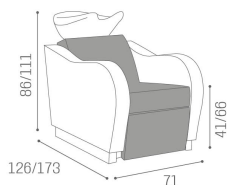

IN PHOTO COLOUR: BROWN ICE R3

Le immagini sono fornite al solo scopo illustrativo e non costituiscono elemento contrattuale