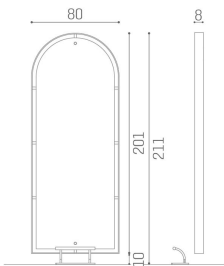

Salon Ambience

100% MADE IN ITALY 

Le immagini sono fornite al solo scopo illustrativo e non costituiscono elemento contrattuale

Arcadia: Hairdressing mirror

Arcadia is the full-length mirror ideal for professional environments that demand style, functionality, and attention to detail. The arch-shaped mirror with anti-shatter film is enhanced by a refined embossed matte black metal frame, supported by a sturdy wooden panel.