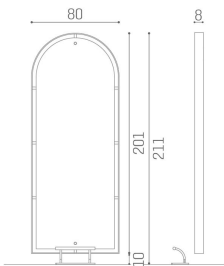

Le immagini sono fornite al solo scopo illustrativo e non costituiscono elemento contrattuale

Arcadia: Friseurspiegel

Arcadia is the full-length mirror ideal for professional environments that demand style, functionality, and attention to detail. The arch-shaped mirror with anti-shatter film is enhanced by a refined embossed matte black metal frame, supported by a sturdy wooden panel.

A mirror with a modern and sophisticated design, created to enrich any professional space with quality, style, and personality.

30w - 1800 lumen - kelvin 4000
white natural

ARTICOLI

MI /650 Arcadia, styling unit with unit painted aluminium frame

ABMESSUNGEN

LED lighting
Mirror with safety film
Unit painted aluminium frame