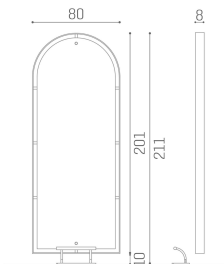

Le immagini sono fornite al solo scopo illustrativo e non costituiscono elemento contrattuale

Arcadia: Friseurspiegel

Arcadia is the full-length mirror ideal for professional environments that demand style, functionality, and attention to detail. The arch-shaped mirror with anti-shatter film is enhanced by a refined embossed matte black metal frame, supported by a sturdy wooden panel.

A mirror with a modern and sophisticated design, created to enrich any professional space with quality, style, and personality.

30w - 1800 lumen - kelvin 4000
white natural

ARTICOLI

MI /650 Arcadia, styling unit with unit painted aluminium frame

ABMESSUNGEN

LED lighting
Mirror with safety film
Unit painted aluminium frame