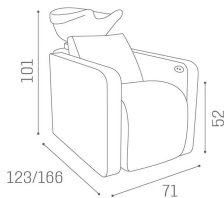

Neptune wash Unit - Design, comfort and functionality for your salon

Neptune is the latest professional wash unit by Salon Ambience, designed to offer the perfect blend of ergonomics, comfort, and Italian design. Ideal for hair salons, barbershops, and beauty professionals, Neptune elevates the hair washing experience into a moment of pure relaxation, thanks to its enveloping shapes and premium-quality materials.

With its modular structure and extensive range of customizable upholstery options (available at no extra cost), Neptune adapts beautifully to the style and layout of any salon.

ARTICOLI

WU/1010/B Neptune, wash unit with shiatsu massage, chaise longue mechanism, white basin

WU/1010/M Neptune, wash unit with shiatsu massage, chaise longue mechanism, matt black basin

WU/1010/N Neptune, wash unit with shiatsu massage, chaise longue mechanism, black basin

WU/1011/B Neptune, wash unit with chaise longue mechanism, white basin

WU/1011/M Neptune, wash unit with chaise longue mechanism, matt black basin

WU/1011/N Neptune, wash unit with chaise longue mechanism, black basin

WU/1012/B Neptune, wash unit basic model, white basin

WU/1012/M Neptune, wash unit basic model, matt black basin

WU/1012/N Neptune, wash unit basic model, black basin

WU/1020/B Neptune, wash unit with shiatsu massage, chaise longue mechanism, white basin

WU/1020/M Neptune, wash unit with shiatsu massage, chaise longue mechanism, matt black basin

WU/1020/N Neptune, wash unit with shiatsu massage, chaise longue mechanism, black basin

WU/1021/B Neptune, wash unit with chaise longue mechanism, white basin

WU/1021/M Neptune, wash unit with chaise longue mechanism, matt black basin

WU/1021/N Neptune, wash unit with chaise longue mechanism, black basin

WU/1022/B Neptune, wash unit basic model, white basin

WU/1022/M Neptune, wash unit basic model, matt black basin

WU/1022/N Neptune, wash unit basic model, black basin

WU/1030/B Neptune, wash unit with shiatsu massage, chaise longue mechanism, white basin

WU/1030/M Neptune, wash unit with shiatsu massage, chaise longue mechanism, matt black basin