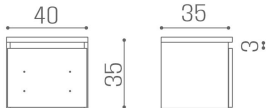

Salon Ambience

100% MADE IN ITALY

Via Lazzaretti 12 - 42122 - Reggio Emilia - Italy

Salon Ambience Italia - +39 0522 276740

International Sales - +39 0522 276755

Numero verde - 800 144552

Fax - +39 0522 276767

E-mail: info@salonambience.com

<https://www.facebook.com/salonambiencegroup>

<https://www.instagram.com/salonambiencegroup/>

<https://www.youtube.com/channel/UCqTdWM-4_65Tr0Jul82kSCQ>