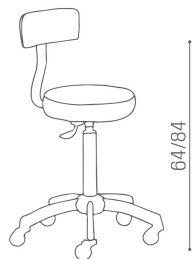

MATERIALS

Plastic base and column with wheels

Chromed base and column with professional wheels

Seat in formed wood, foam and skai®

IN PHOTO COLOUR: COGNAC N5

Le immagini sono fornite al solo scopo illustrativo e non costituiscono elemento contrattuale