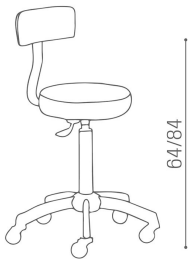

MATERIALS

Plastic base and column with wheels

Chromed base and column with professional wheels

Seat in formed wood, foam and skai®

IN PHOTO COLOUR: COGNAC N5

Le immagini sono fornite al solo scopo illustrativo e non costituiscono elemento contrattuale