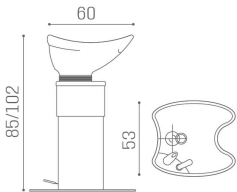

Salon Ambience

100% MADE IN ITALY

Via Lazzaretti 12 - 42122 - Reggio Emilia - Italy

Salon Ambience Italia - +39 0522 276740

International Sales - +39 0522 276755

Numero verde - 800 144552

Fax - +39 0522 276767

E-mail: info@salonambience.com

<https://www.facebook.com/salonambiencegroup>

<https://www.instagram.com/salonambiencegroup/>

<https://www.youtube.com/channel/UCqTdWM-4_65Tr0Jul82kSCQ>