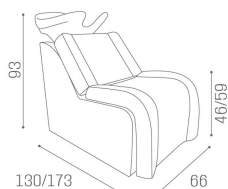

Salon Ambience

100% MADE IN ITALY

Paradise: Wash unit for hairdresser

Increase your customers' satisfaction with Paradise, the shampoo unit that combines functionality and design, transforming a simple moment of care into a true wellness ritual. The lymphatic drainage massage system, designed to stimulate circulation and reduce muscle tension, will make every treatment an unforgettable moment. The ergonomic chaise longue, fully adjustable, adapts to every body type, ensuring maximum comfort. Choose from a wide range of upholstery at no additional cost and customize Paradise to match the style of your salon!

Foot pedal included.

ARTICOLI

WU/900/B Paradise, shampoo unit with chaise longue, total body massage (back and legs) and white basin

WU/900/M Paradise, shampoo unit with chaise longue, total body massage (back and legs) and matt black basin

WU/900/N Paradise, shampoo unit with chaise longue, total body massage (back and legs) and black basin

WU/901/B Paradise, shampoo unit with chaise longue, back lumbar massage and white basin

WU/901/M Paradise, shampoo unit with chaise longue, back lumbar massage and matt black basin

WU/901/N Paradise, shampoo unit with chaise longue, back lumbar massage and black basin

WU/902/B Paradise, shampoo unit with chaise longue and white basin

WU/902/M Paradise, wash unit with chaise longue and matt black basin

WU/902/N Paradise, wash unit with chaise longue and black basin

MATERIALS

Ceramic basin, mixer and shower with anti-drip system
Internal structure in metal, wood and foam.
Skai® upholstery.

IN PHOTO COLOUR: BEIGE PEARL P4

Le immagini sono fornite al solo scopo illustrativo e non costituiscono elemento contrattuale

All Salon Ambience products are available in a wide choice of colours at no extra cost!