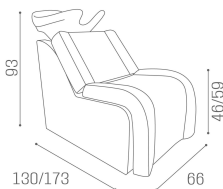

Salon Ambience

100% MADE IN ITALY

Paradise: Wash unit for hairdresser

Increase your customers' satisfaction with Paradise, the shampoo unit that combines functionality and design, transforming a simple moment of care into a true wellness ritual. The lymphatic drainage massage system, designed to stimulate circulation and reduce muscle tension, will make every treatment an unforgettable moment. The ergonomic chaise longue, fully adjustable, adapts to every body type, ensuring maximum comfort. Choose from a wide range of upholstery at no additional cost and customize Paradise to match the style of your salon!

Foot pedal included.

ARTICOLI

WU/900/B Paradise, shampoo unit with chaise longue, total body massage (back and legs) and white basin

WU/900/M Paradise, shampoo unit with chaise longue, total body massage (back and legs) and matt black basin

WU/900/N Paradise, shampoo unit with chaise longue, total body massage (back and legs) and black basin

WU/901/B Paradise, shampoo unit with chaise longue, back lumbar massage and white basin

WU/901/M Paradise, shampoo unit with chaise longue, back lumbar massage and matt black basin

WU/901/N Paradise, shampoo unit with chaise longue, back lumbar massage and black basin

WU/902/B Paradise, shampoo unit with chaise longue and white basin

WU/902/M Paradise, wash unit with chaise longue and matt black basin

WU/902/N Paradise, wash unit with chaise longue and black basin

MATERIALS

Ceramic basin, mixer and shower with anti-drip system
Internal structure in metal, wood and foam.
Skai® upholstery.

IN PHOTO COLOUR: BEIGE PEARL P4

Le immagini sono fornite al solo scopo illustrativo e non costituiscono elemento contrattuale

All Salon Ambience products are available in a wide choice of colours at no extra cost!