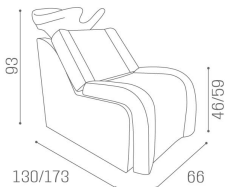

Salon Ambience

100% MADE IN ITALY

Paradise: Waschsessel

Increase your customers' satisfaction with Paradise, the shampoo unit that combines functionality and design, transforming a simple moment of care into a true wellness ritual. The lymphatic drainage massage system, designed to stimulate circulation and reduce muscle tension, will make every treatment an unforgettable moment. The ergonomic chaise longue, fully adjustable, adapts to every body type, ensuring maximum comfort. Choose from a wide range of upholstery at no additional cost and customize Paradise to match the style of your salon!

Foot pedal included.

ARTICOLI

WU/900/B Paradise, shampoo unit with chaise longue, total body massage (back and legs) and white basin

WU/900/M Paradise, shampoo unit with chaise longue, total body massage (back and legs) and matt black basin

WU/900/N Paradise, shampoo unit with chaise longue, total body massage (back and legs) and black basin

WU/901/B Paradise, shampoo unit with chaise longue, back lumbar massage and white basin

WU/901/M Paradise, shampoo unit with chaise longue, back lumbar massage and matt black basin

WU/901/N Paradise, shampoo unit with chaise longue, back lumbar massage and black basin

WU/902/B Paradise, shampoo unit with chaise longue and white basin

WU/902/M Paradise, wash unit with chaise longue and matt black basin

WU/902/N Paradise, wash unit with chaise longue and black basin

ABMESSUNGEN

Ceramic basin, mixer and shower with anti-drip system

Internal structure in metal, wood and foam.

Skai® upholstery.

FARBE IM FOTO: BEIGE PEARL P4

Le immagini sono fornite al solo scopo illustrativo e non costituiscono elemento contrattuale

Alle Salon Ambience Produkte sind in einer großen Farbauswahl ohne Aufpreis erhältlich!