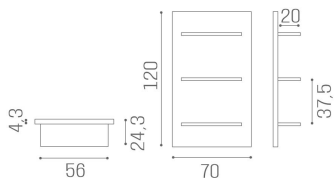

MATERIALS

Upholstered panel

LED lighting

Shelves available in the following materials:

IN PHOTO COLOUR: SAGE GREEN N6 - MATERIAL: VINTAGE

01

Le immagini sono fornite al solo scopo illustrativo e non costituiscono elemento contrattuale