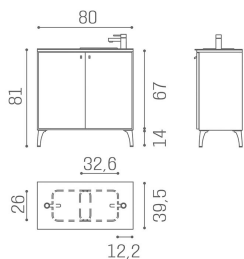

Service Centre: Hairdressing cabinets for wash area

With the Service Centre backwash unit, every wash becomes a smooth and organised operation. Thanks to its functional design and large storage spaces, you can have everything you need within reach. Choose the size that best suits your salon and optimise your workspace.

ARTICOLI

WO/138 Service Centre, 80 cm backwash unit with basin on the right and drainpipe

WO/139 Service Centre, 80 cm backwash unit with basin on the left and drainpipe

WO/140 Service Centre, 80 cm backwash unit with aluminium feet

WO/141 Service Centre, 80 cm backwash unit with basin on the right and aluminium feet

WO/142 Service Centre, 80 cm backwash unit with basin on the left and aluminium feet

WO/146 Service Centre, 80 cm backwash wall unit

WO/147 Service Centre, 80 cm backwash wall unit with doors

WO/143 Service Centre, 120 cm backwash unit with aluminium feet

WO/144 Service Centre, 120 cm backwash unit with basin on the right and aluminium feet

WO/145 Service Centre, 120 cm backwash unit with basin on the left and aluminium feet

WO/148 Service Centre, 120 cm backwash unit

WO/149 Service Centre, 120 cm backwash unit with doors

MATERIALS

Stainless steel sink

Chrome drains

Laminate top with tempered glass

Painted steel metal structure

Finishes available in the following materials: