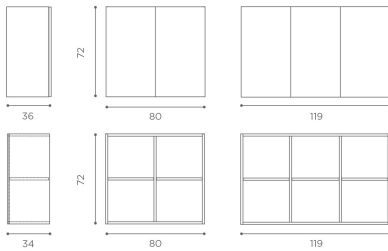

Salon Ambience

100% MADE IN ITALY

Via Lazzaretti 12 - 42122 - Reggio Emilia - Italy

Salon Ambience Italia - +39 0522 276740

International Sales - +39 0522 276755

Numero verde - 800 144552

Fax - +39 0522 276767

E-mail: info@salonambience.com

<https://www.facebook.com/salonambiencegroup>

<https://www.instagram.com/salonambiencegroup/>

<https://www.youtube.com/channel/UCqTdWM-4_65Tr0Jul82kSCQ>