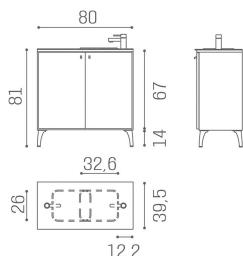

Service Centre: Mixecke, auch für den Waschbereich

Mit der Service Centre-Rückspüleinheit wird jede Wäsche zu einem reibungslosen und organisierten Vorgang. Dank des funktionalen Designs und der großen Ablageflächen haben Sie alles, was Sie brauchen, in Reichweite. Wählen Sie die Größe, die am besten zu Ihrem Salon passt, und optimieren Sie Ihren Arbeitsbereich.

ARTICOLI

WO/138 Service Centre, 80 cm backwash unit with basin on the right and drainpipe

WO/139 Service Centre, 80 cm backwash unit with basin on the left and drainpipe

WO/140 Service Centre, 80 cm backwash unit with aluminium feet

WO/141 Service Centre, 80 cm backwash unit with basin on the right and aluminium feet

WO/142 Service Centre, 80 cm backwash unit with basin on the left and aluminium feet

WO/146 Service Centre, 80 cm backwash wall unit

WO/147 Service Centre, 80 cm backwash wall unit with doors

WO/143 Service Centre, 120 cm backwash unit with aluminium feet

WO/144 Service Centre, 120 cm backwash unit with basin on the right and aluminium feet

WO/145 Service Centre, 120 cm backwash unit with basin on the left and aluminium feet

WO/148 Service Centre, 120 cm backwash unit

WO/149 Service Centre, 120 cm backwash unit with doors

ABMESSUNGEN

Stainless steel sink

Chrome drains

Laminate top with tempered glass

Painted steel metal structure

Finishes available in the following materials: