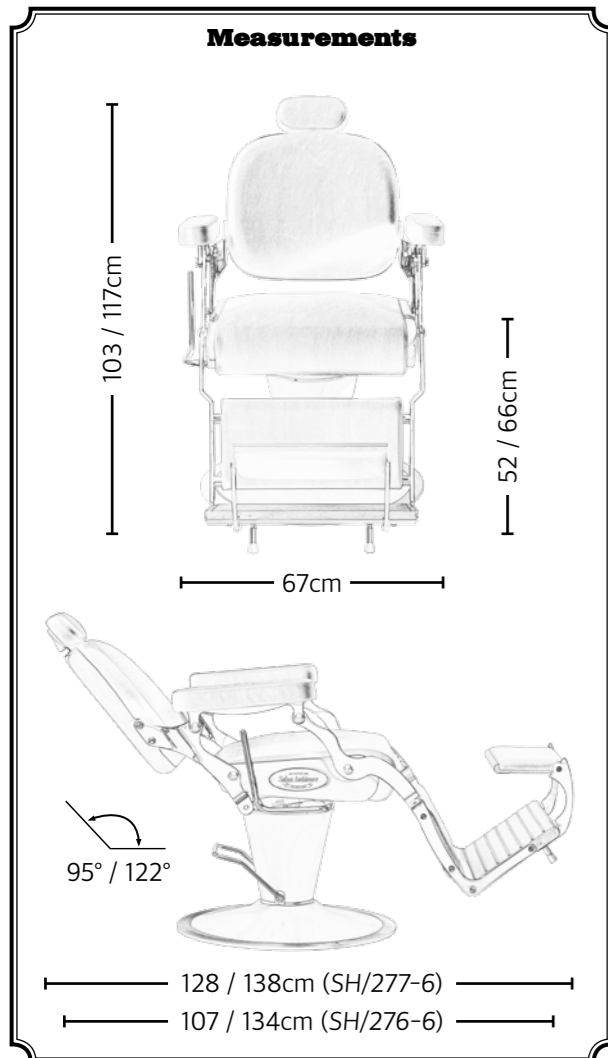

*Attention to detail,
Italian quality*

comfort is key
Tilting and height-adjustable headrest for added comfort.

devil in the details
Perfectly-formed white details found on the back and headrest accentuate the chair's sophisticated form.