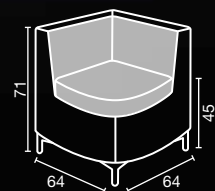

compass

Sky in photo:
A: white satin H3
B: graphite satin H4

Available in
50 SKY Colours

1 PLACE
(CORNER)

RC/103

sky colours A ○ B ●

chairs

mirrors