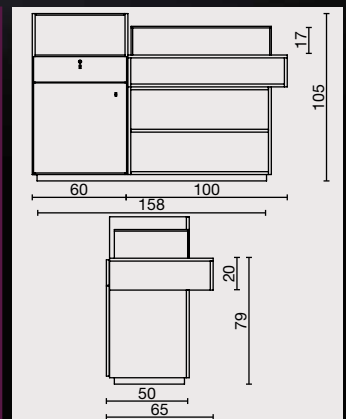

chairs

mirrors

cabinets

washing area

DESKS

waiting area

barber

accessories